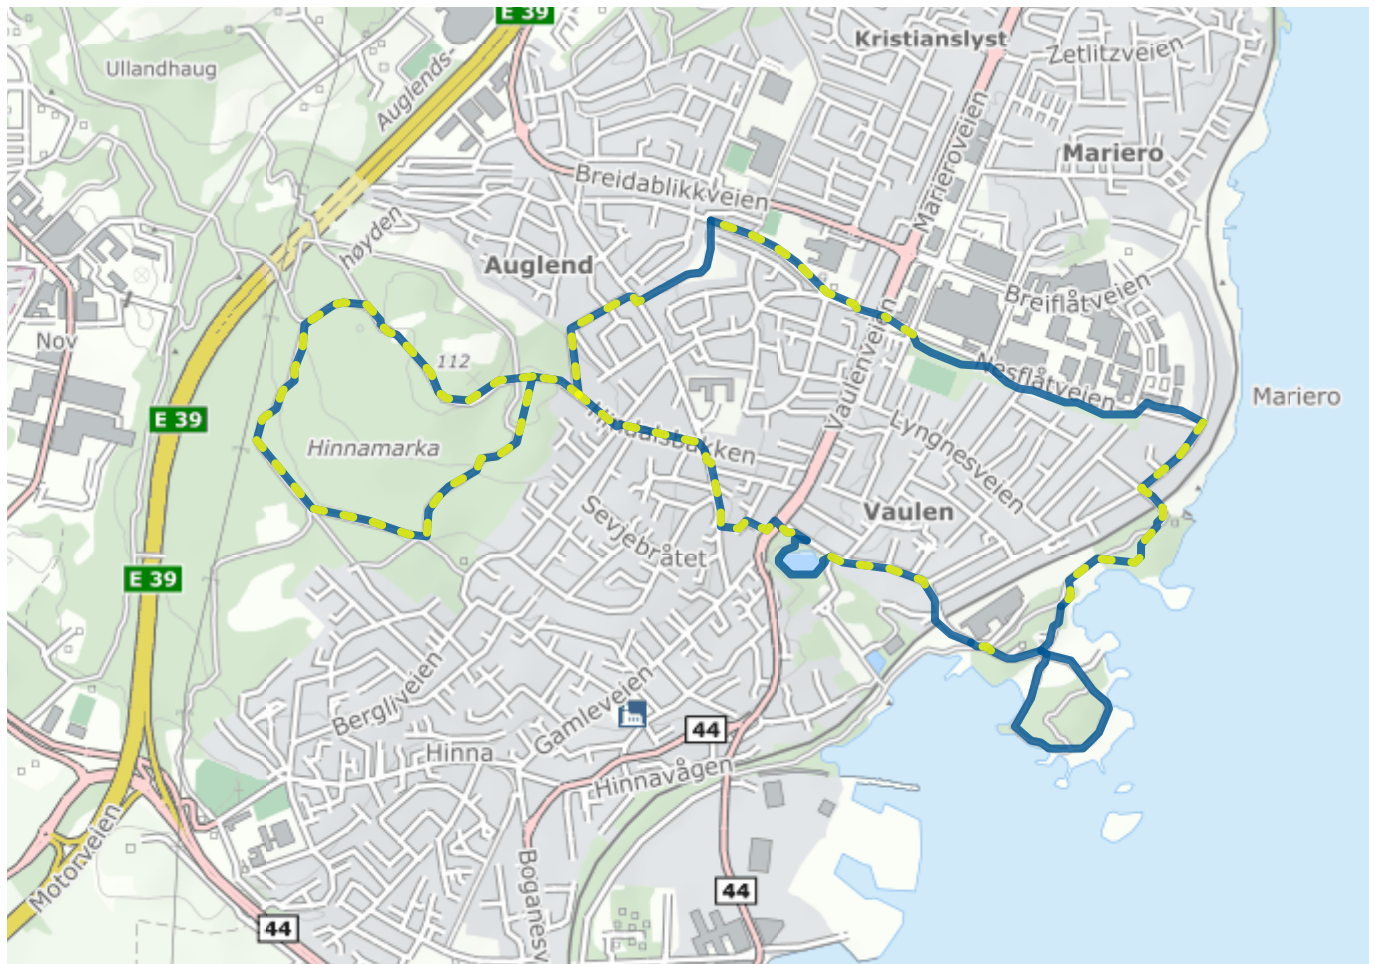

Home (/en/)

Vaulenturen

About the route

Suitable for: Children, adults

Length: 7.7km

Duration: 2 hours

Difficulty: Medium

Llghted: Partially lighted

Legend

Route

Lighted route

Shortcut