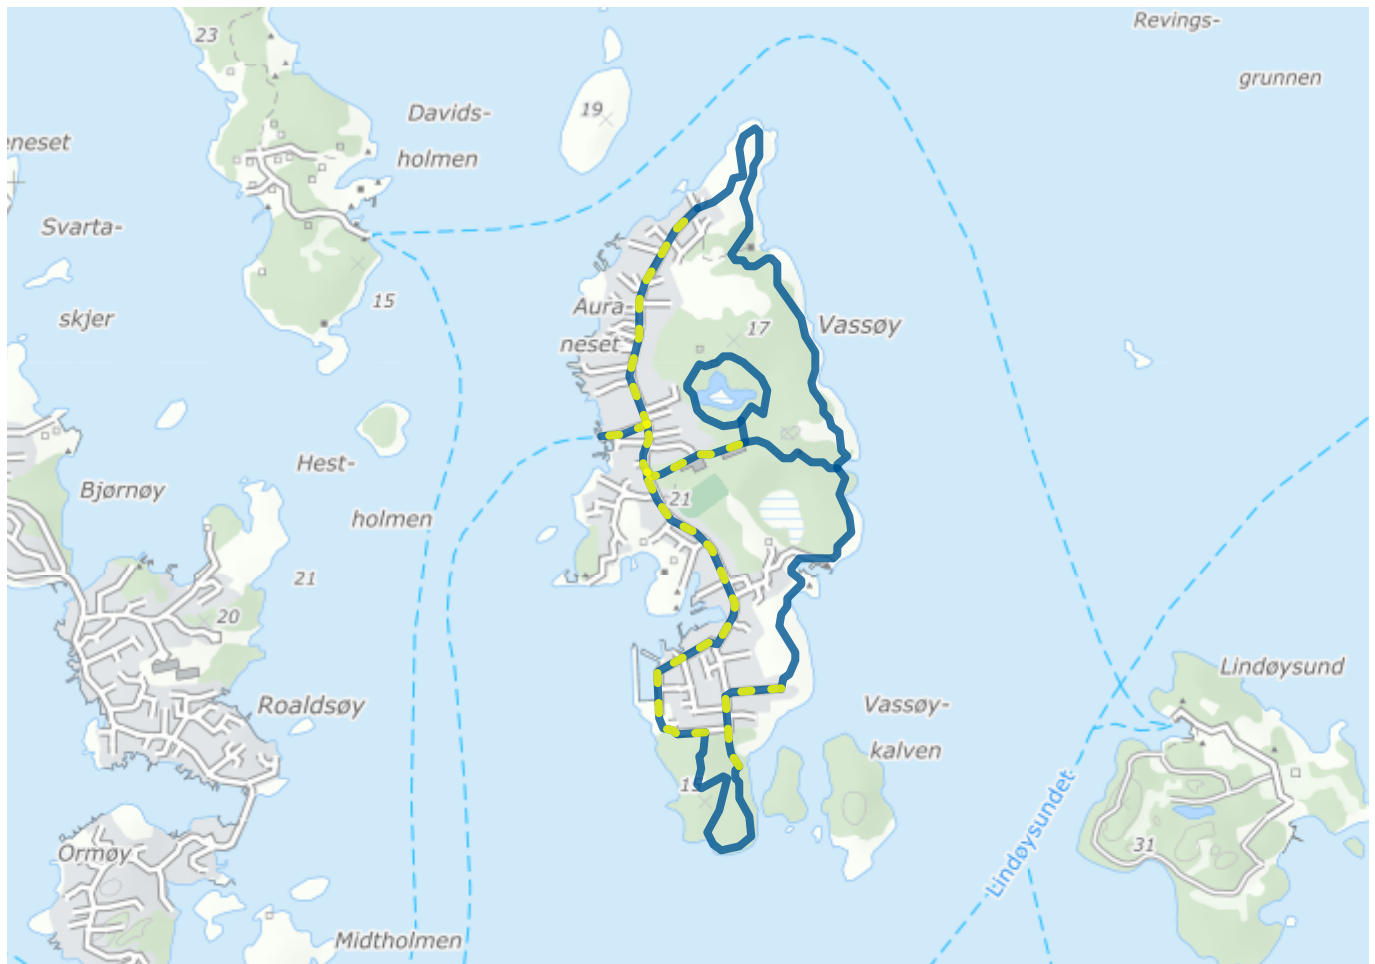

Home (/en/)

Vassøyturen

About the route

Suitable for: Children, adults

Length: 6km

Duration: 2 hours

Difficulty: Medium

Lighted: Partially lighted

Legend

Route

Lighted route

Shortcut