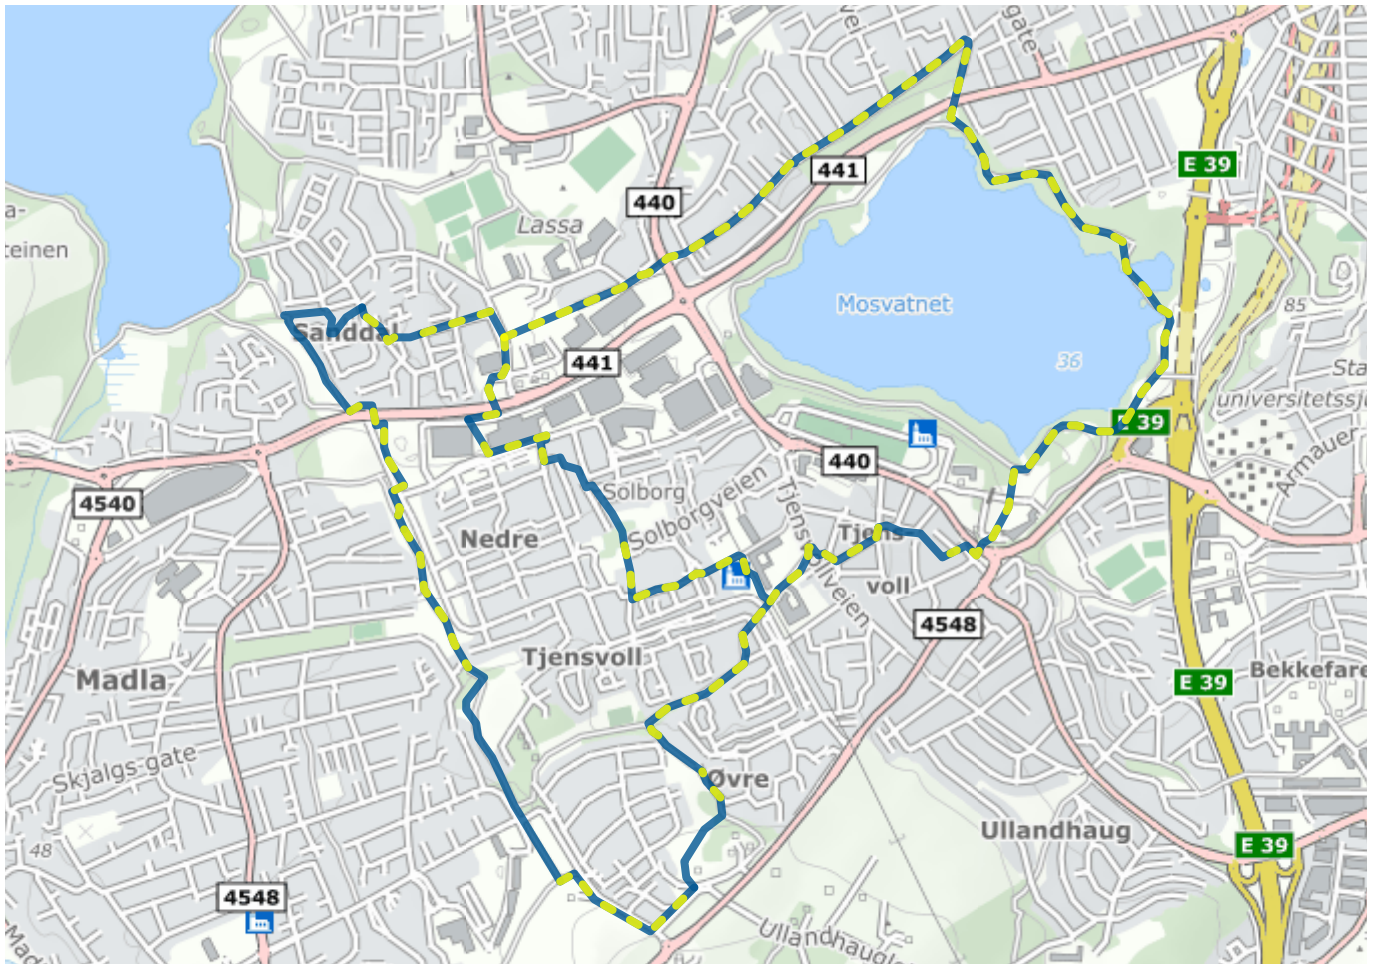

# Tjensvollsturen

## About the route

Suitable for: Children, adults

Length: 7.9km

Duration: 2 hours

Difficulty: Medium

Llghted: Partially lighted

# Legend

---

Route

Lighted route

Shortcut