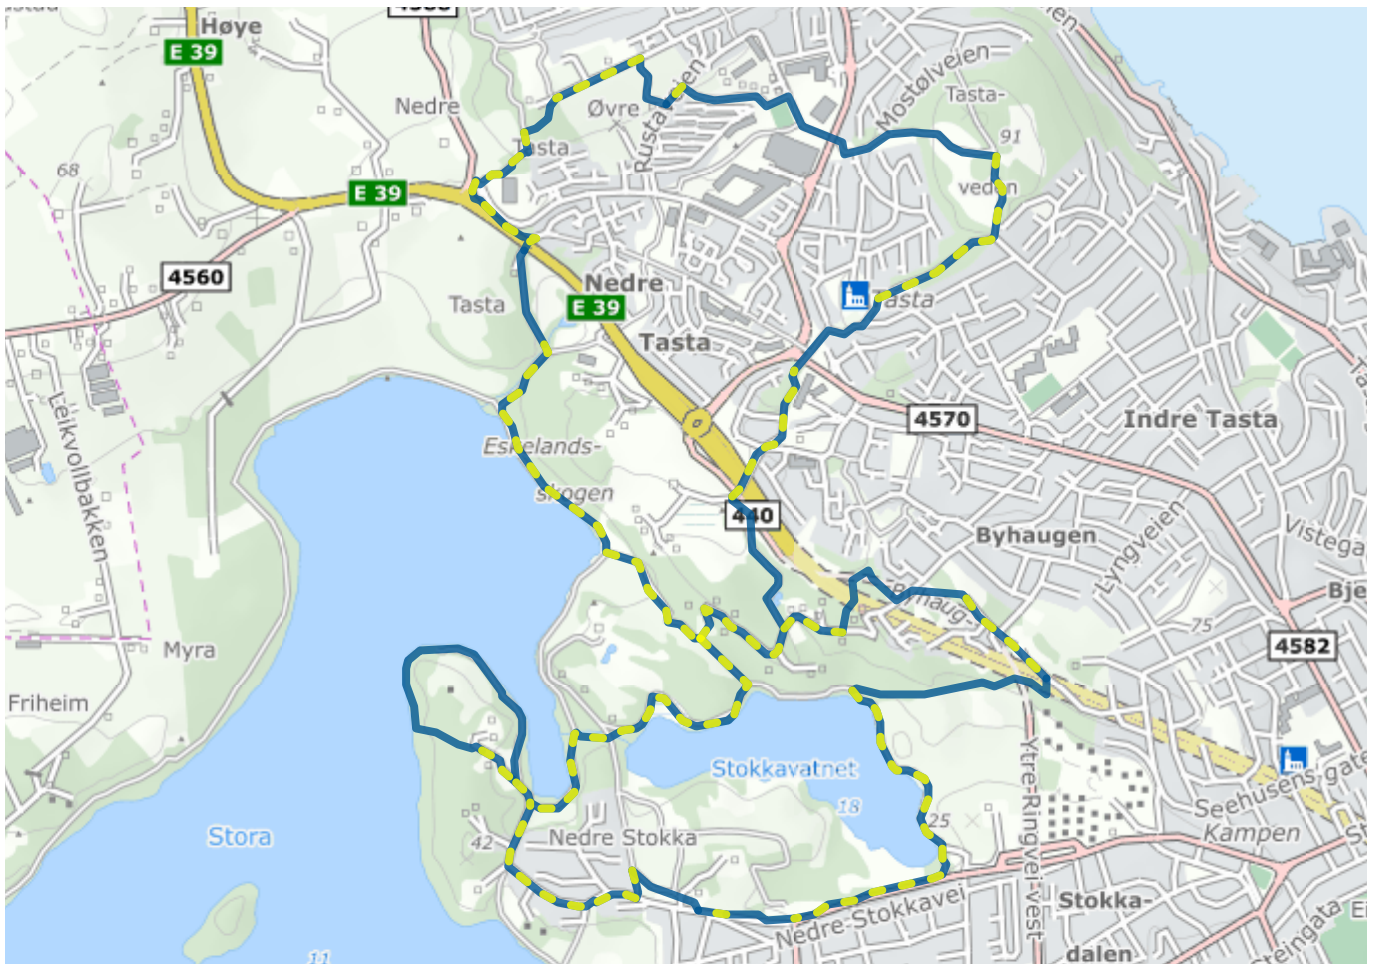

Home (/en/)

Tastaturen

About the route

Suitable for: Adults

Length: 10.4km

Duration: 140 minutes

Difficulty: Difficult

Llghted: Partially lighted

Legend

Route

Lighted route

Shortcut