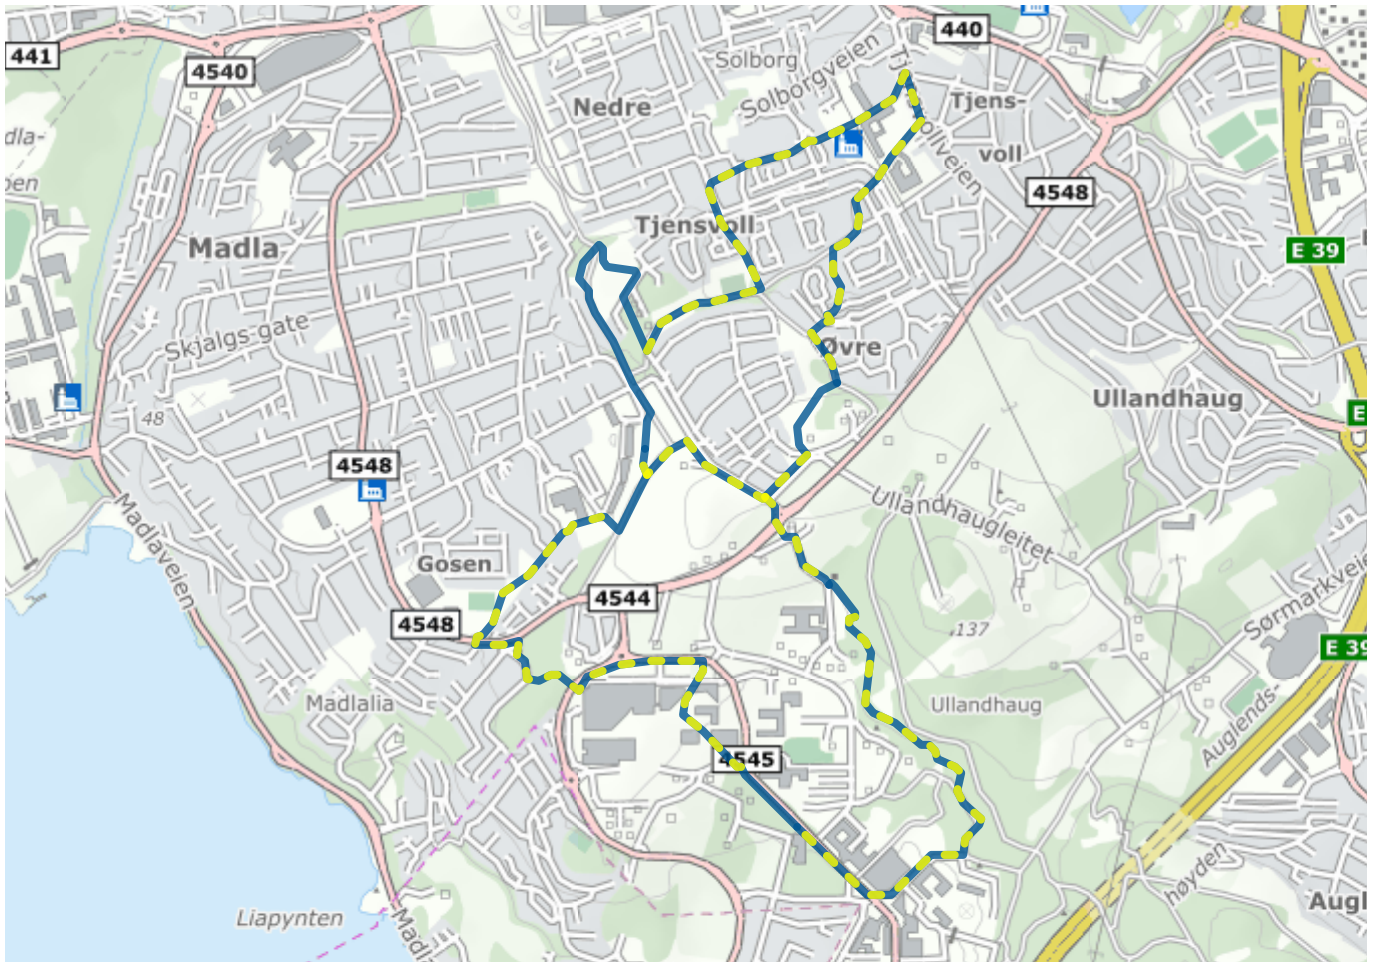

Home (/en/)

Studieturen

About the route

Suitable for: Children, adults

Length: 7.2km

Duration: 2 hours

Difficulty: Medium

Llghted: Partially lighted

Legend

Route

Lighted route

Shortcut