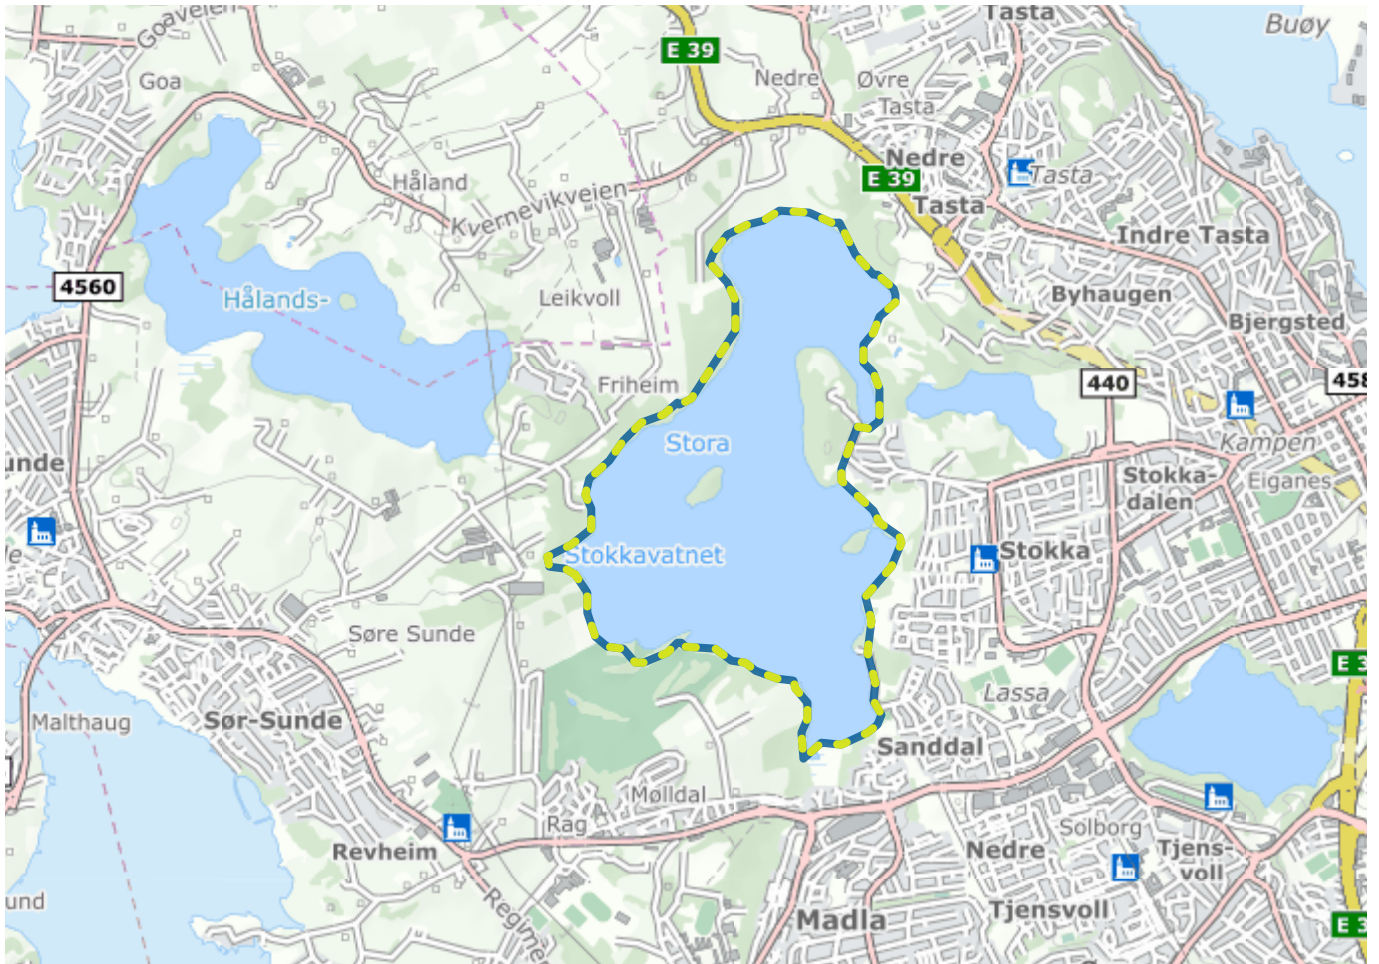

Home (/en/)

Stokkavatnturen

About the route

Suitable for: Children, adults

Length: 8.2km

Duration: 2 hours

Difficulty: Medium

Lighted: Lighted

Legend

Route

Lighted route

Shortcut