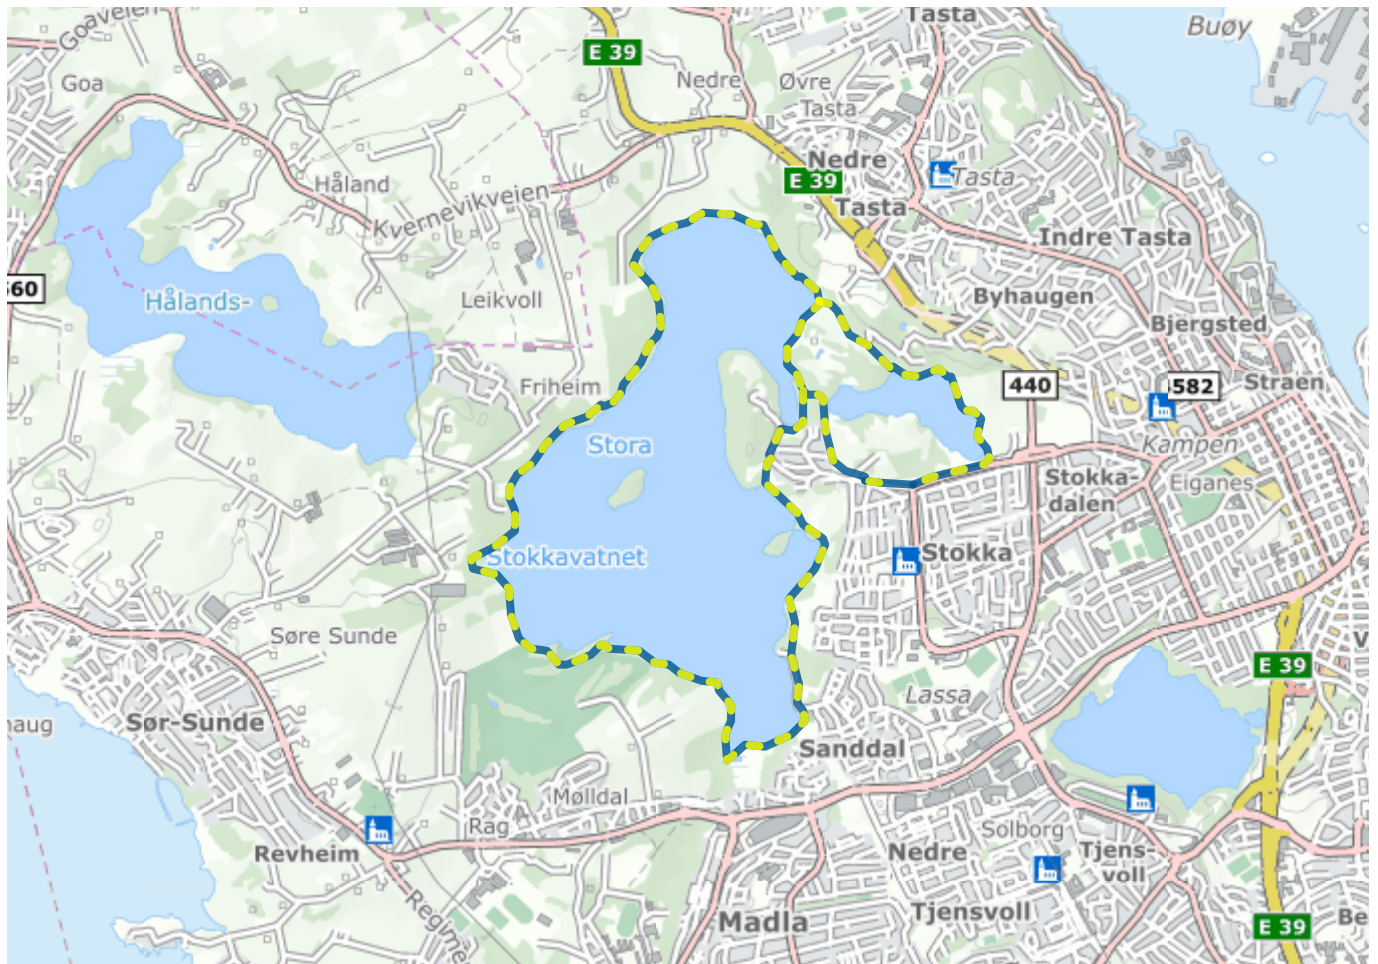

Home (/en/)

Stokkavatnet+

About the route

Suitable for: Adults

Length: 10.9km

Duration: 140 minutes

Difficulty: Medium

Llghted: Partially lighted

Legend

Route

Lighted route

Shortcut