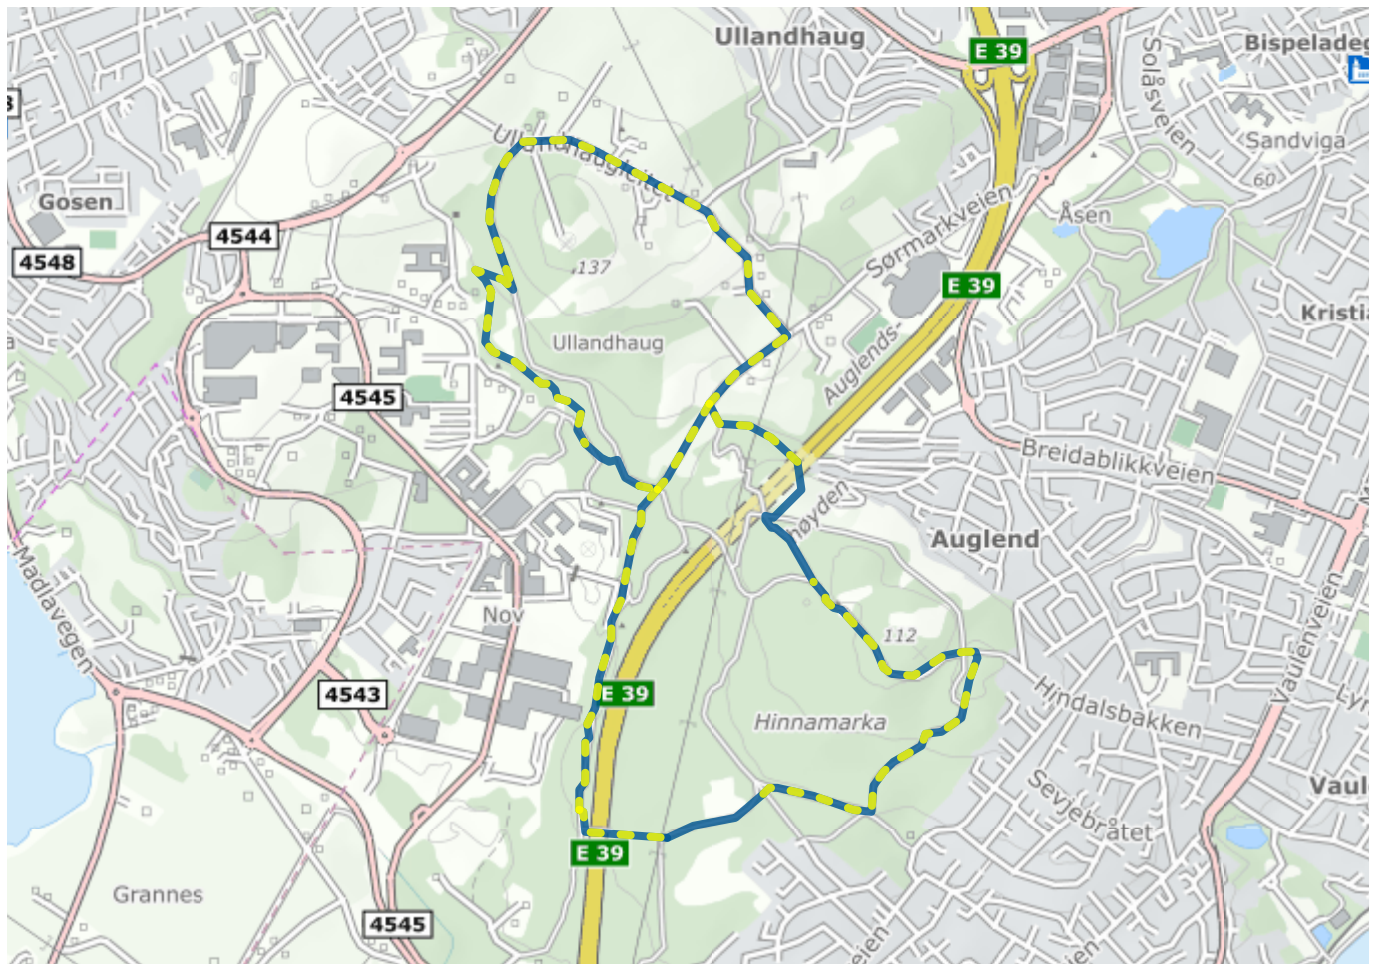

## Sørmarkaturen

### About the route

Suitable for: Children, adults

Length: 7.2km

Duration: 110 minutes

Difficulty: Medium

Llghted: Partially lighted

# Legend

---

Route

Lighted route

Shortcut