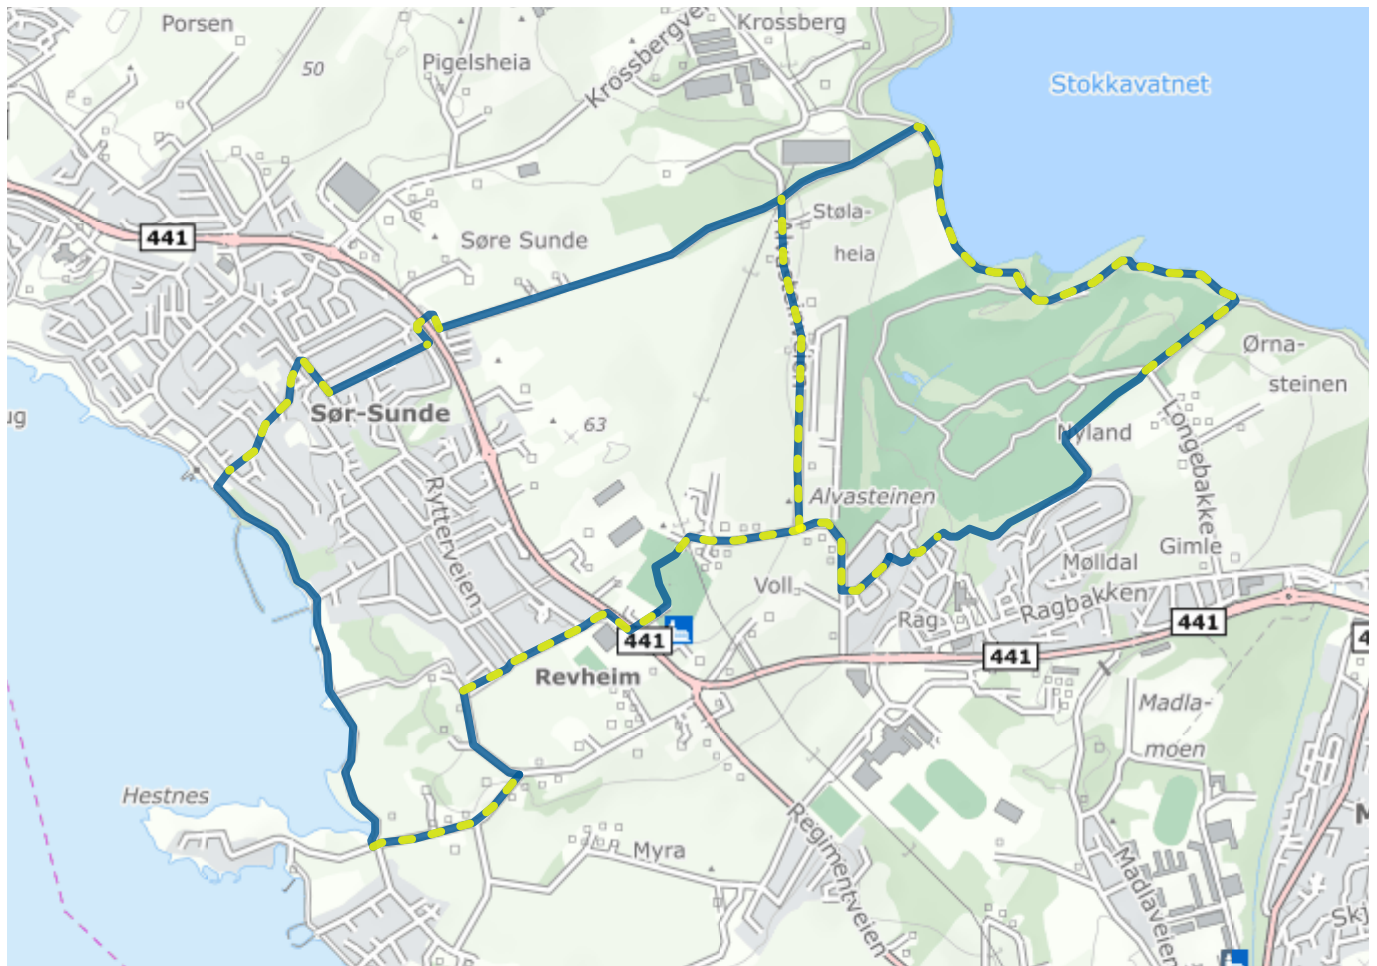

Home (/en/)

Revheimsturen

About the route

Length: 7.8km

Duration: 2 hours

Difficulty: Medium

Llghted: Partially lighted

Legend

Route

Lighted route

Shortcut