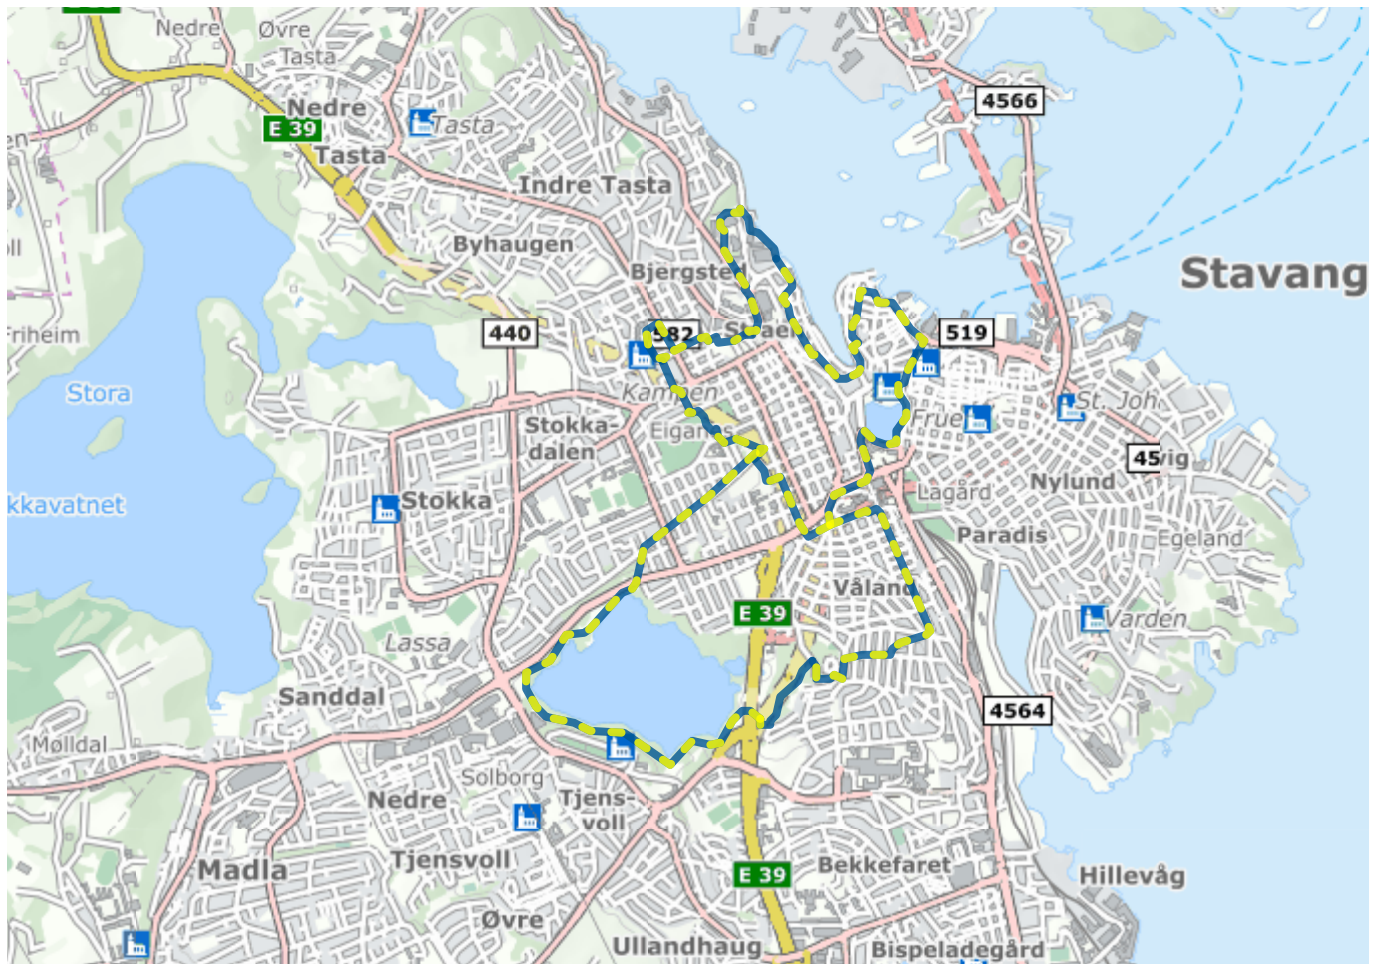

# Museumsturen

## About the route

Suitable for: Adults

Length: 11.5km

Duration: 160 minutes

Difficulty: Medium

Lighted: Partially lighted

# Legend

---

Route

Lighted route

Shortcut