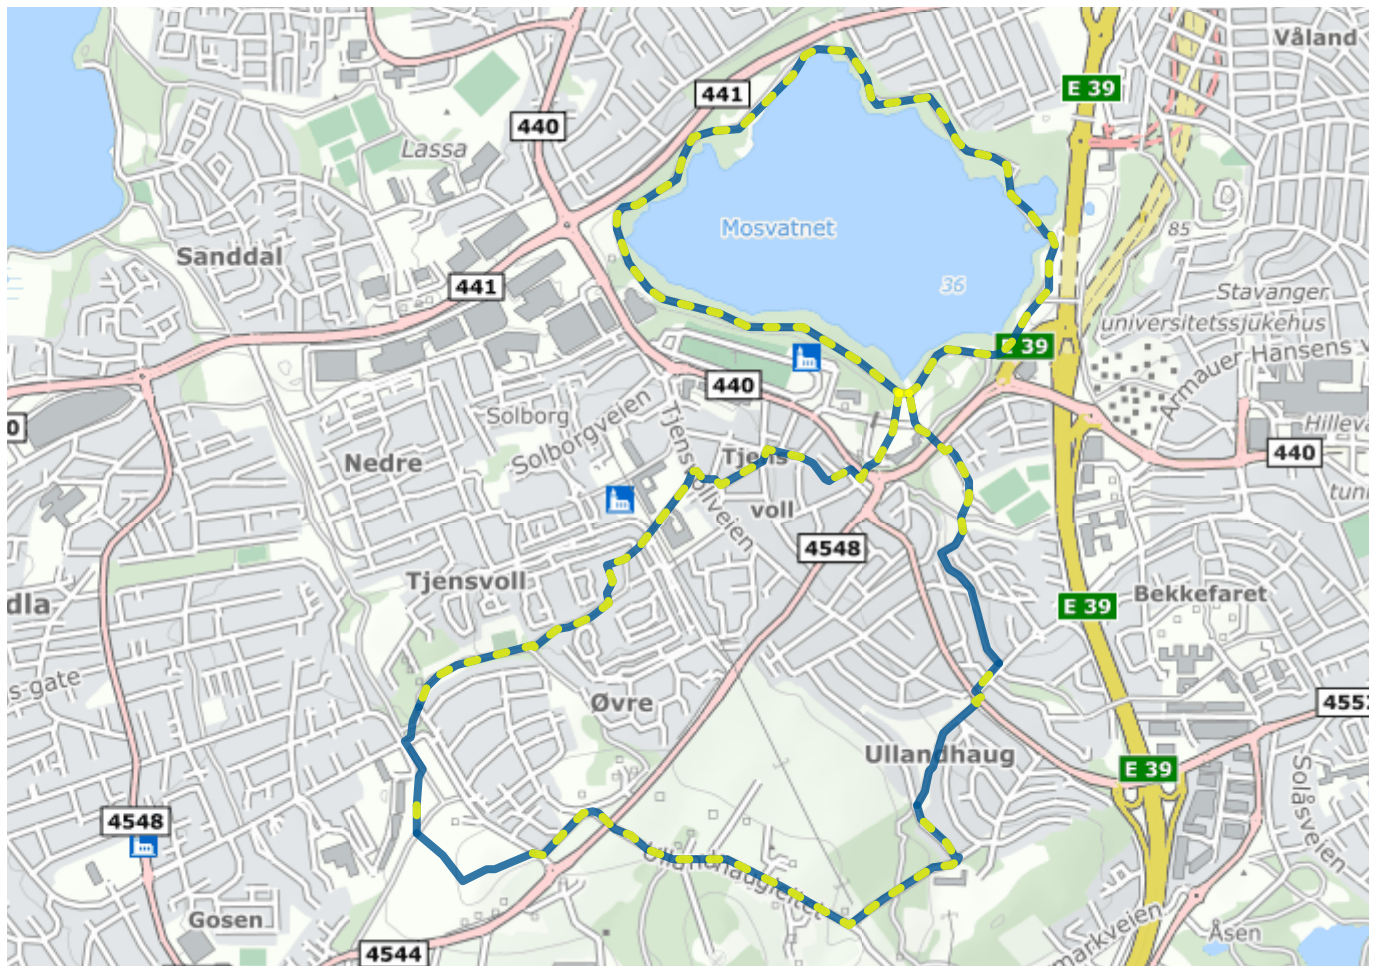

# Mosvatnturen

## About the route

Suitable for: Children, adults

Length: 8.2km

Duration: 2 hours

Difficulty: Medium

Llghted: Partially lighted

# Legend

---

Route

Lighted route

Shortcut