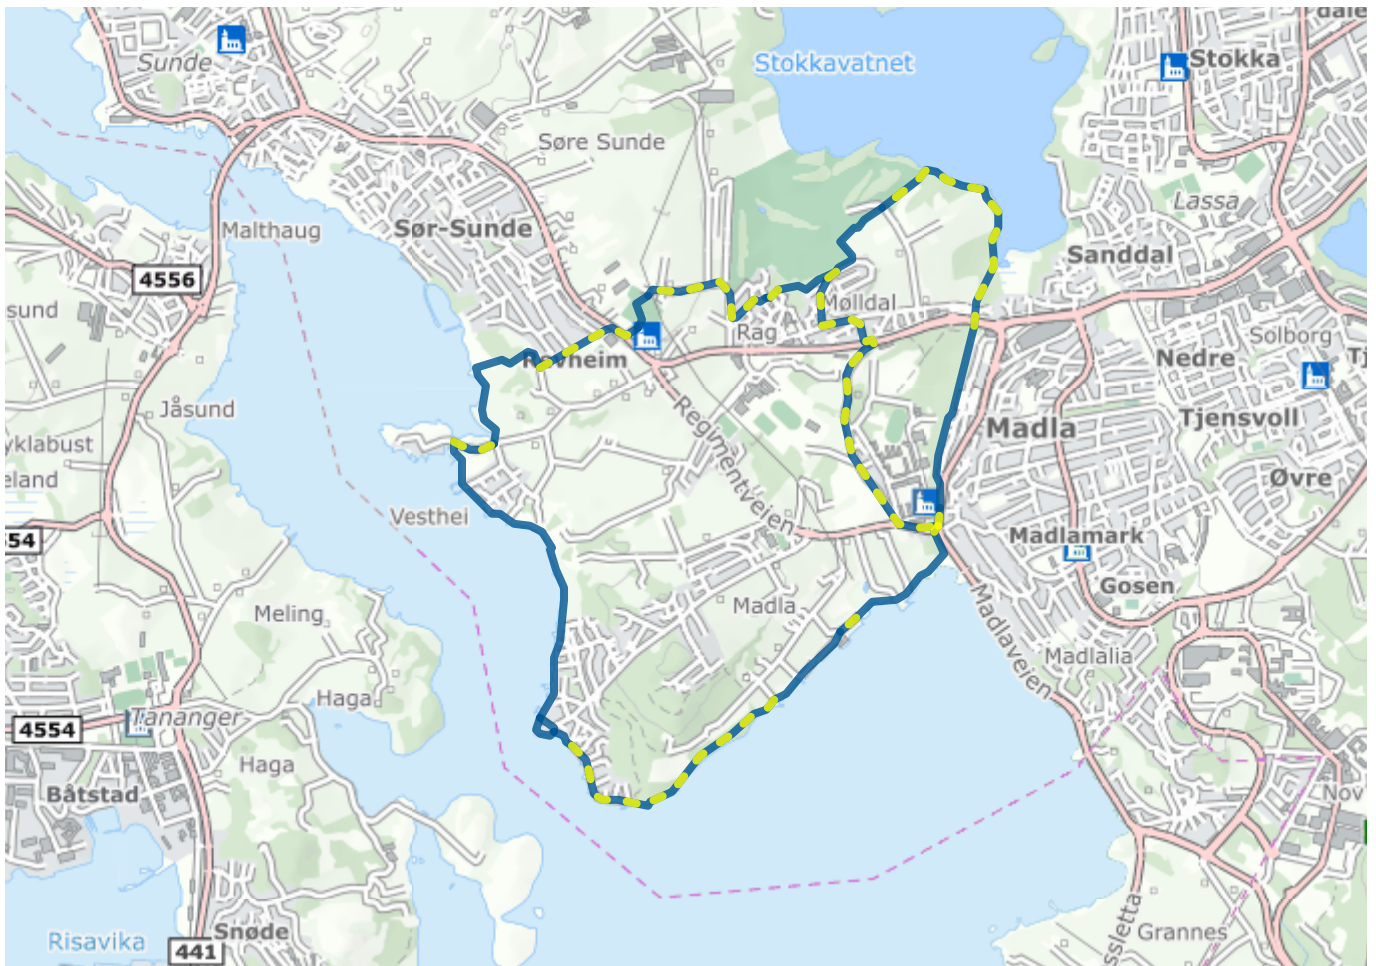

Home (/en/)

Madlasandnesturen

About the route

Suitable for: Children, adults

Length: 10.4km

Duration: 160 minutes

Difficulty: Medium

Llghted: Partially lighted

Legend

Route

Lighted route

Shortcut