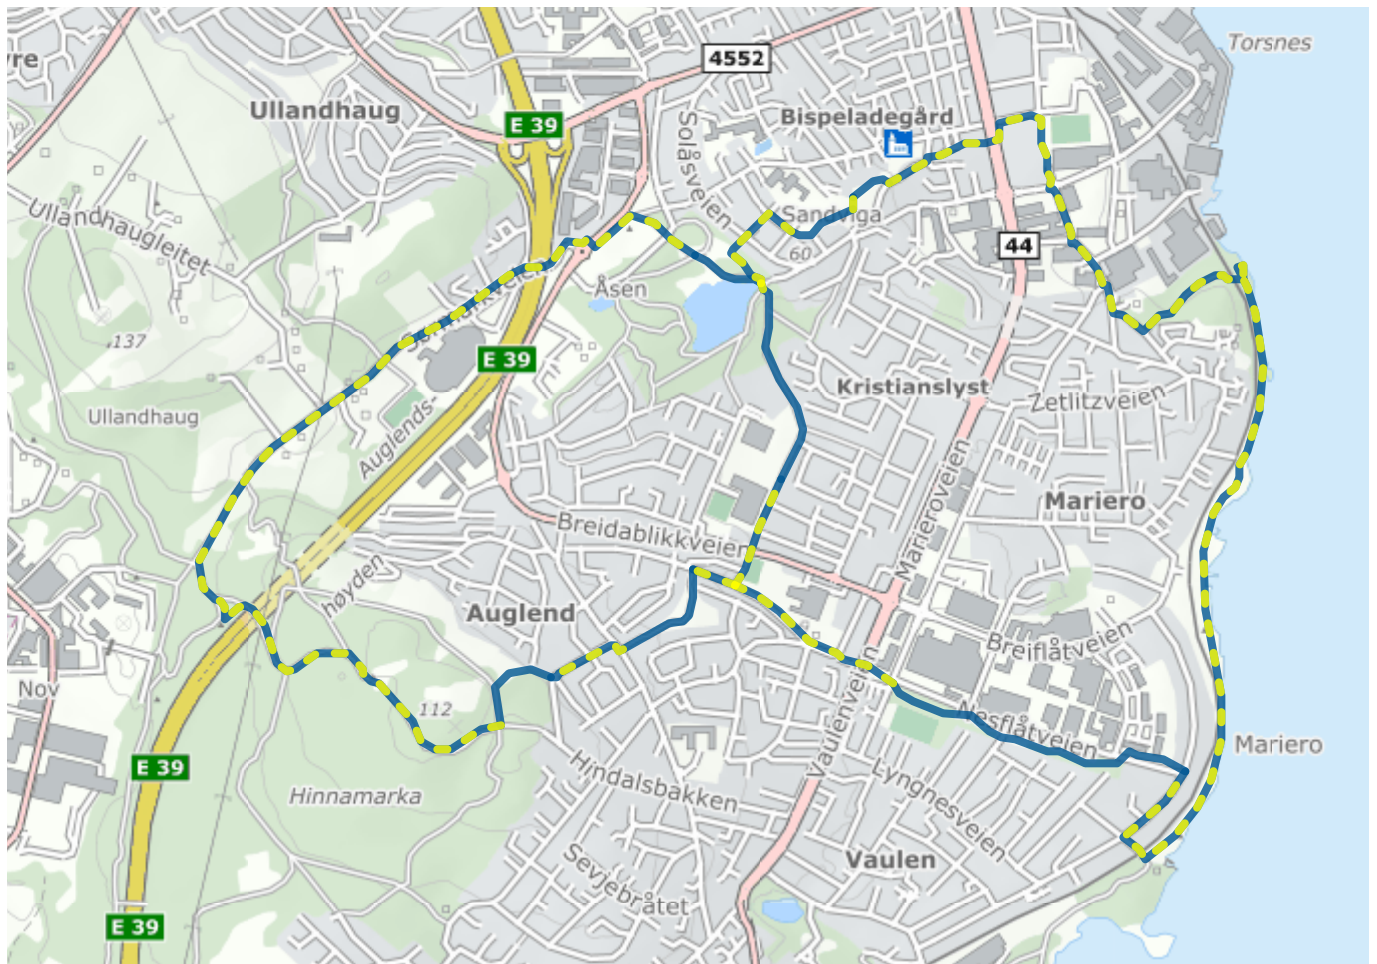

# Kristianslystturen

## About the route

Suitable for: Children, adults

Length: 9km

Duration: 140 minutes

Difficulty: Medium

Llghted: Partially lighted

# Legend

---

Route

Lighted route

Shortcut