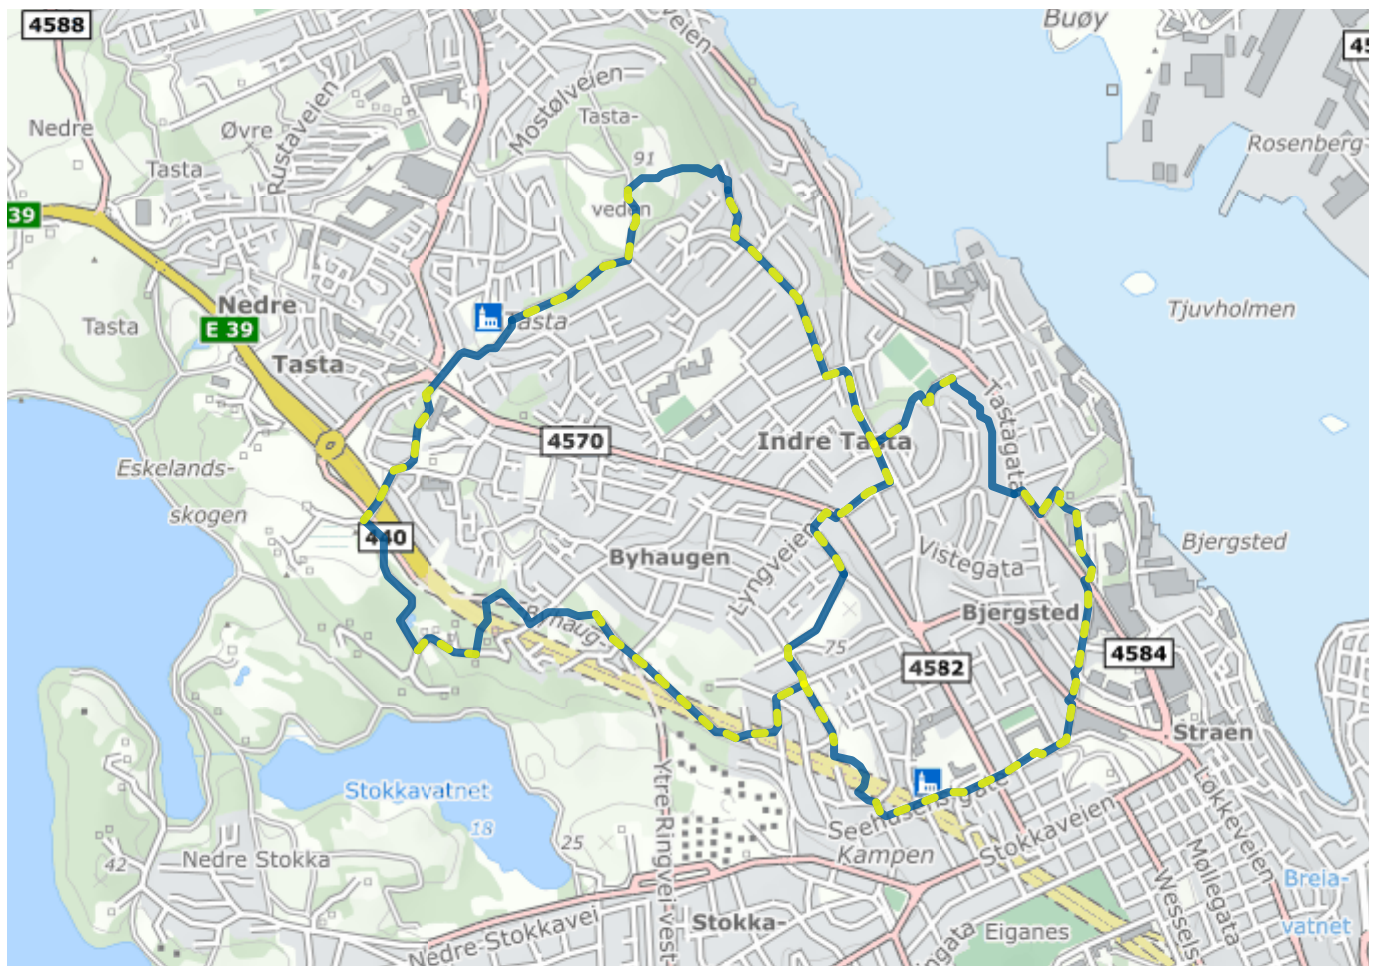

## About the route

Suitable for: Children, adults

Length: 6.5km

Duration: 1 hours

Difficulty: Medium

Llghted: Partially lighted

# Legend

---

Route

Lighted route

Shortcut