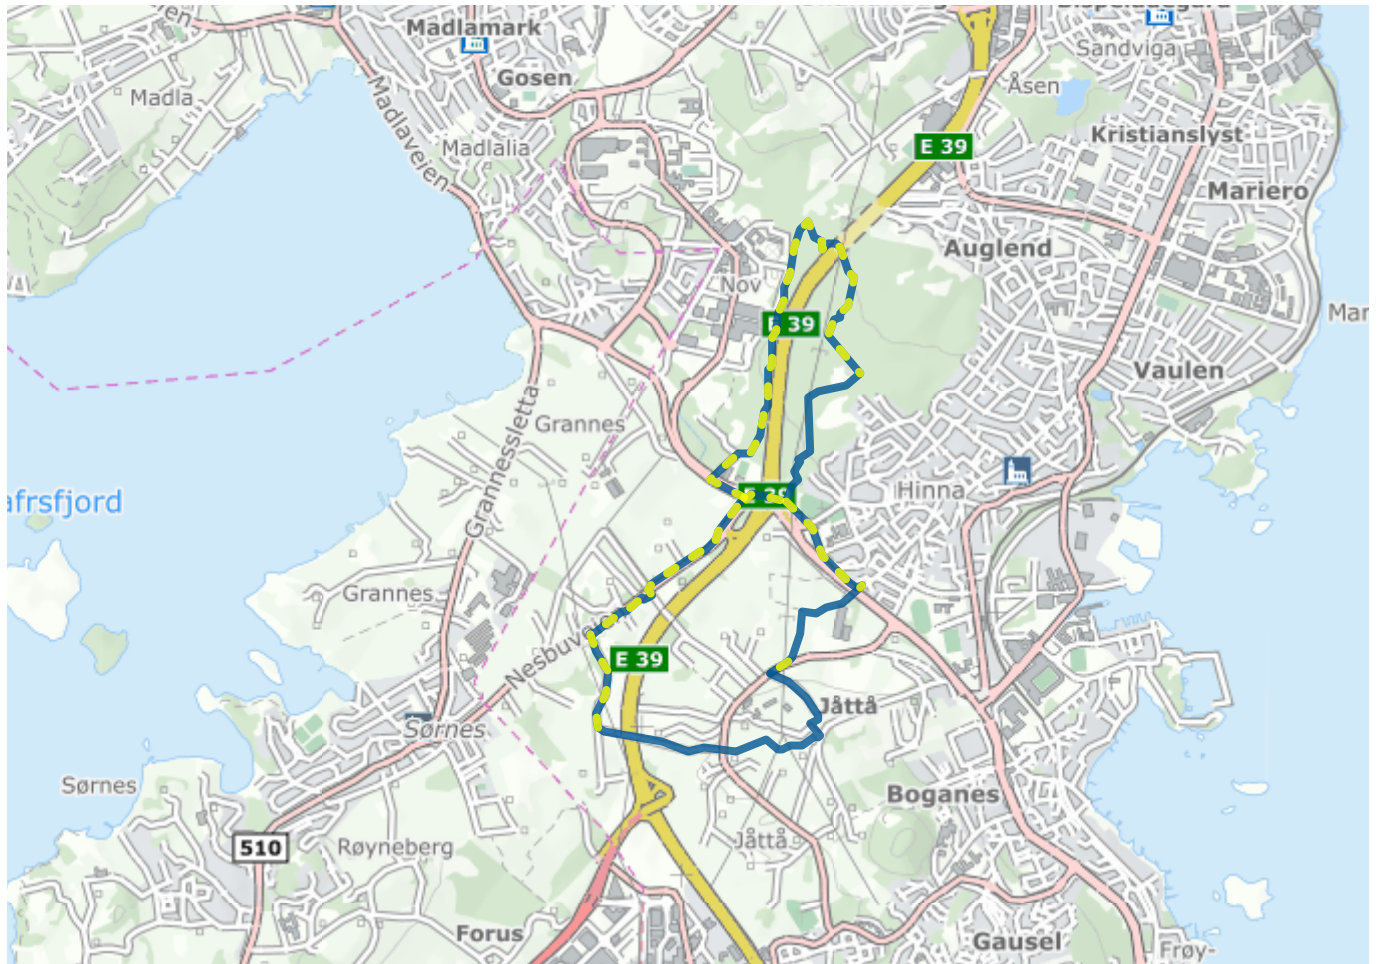

Home (/en/)

Grannesturen

About the route

Suitable for: Children, adults

Length: 8.1km

Duration: 140 minutes

Difficulty: Medium

Llghted: Partially lighted

Legend

Route

Lighted route

Shortcut