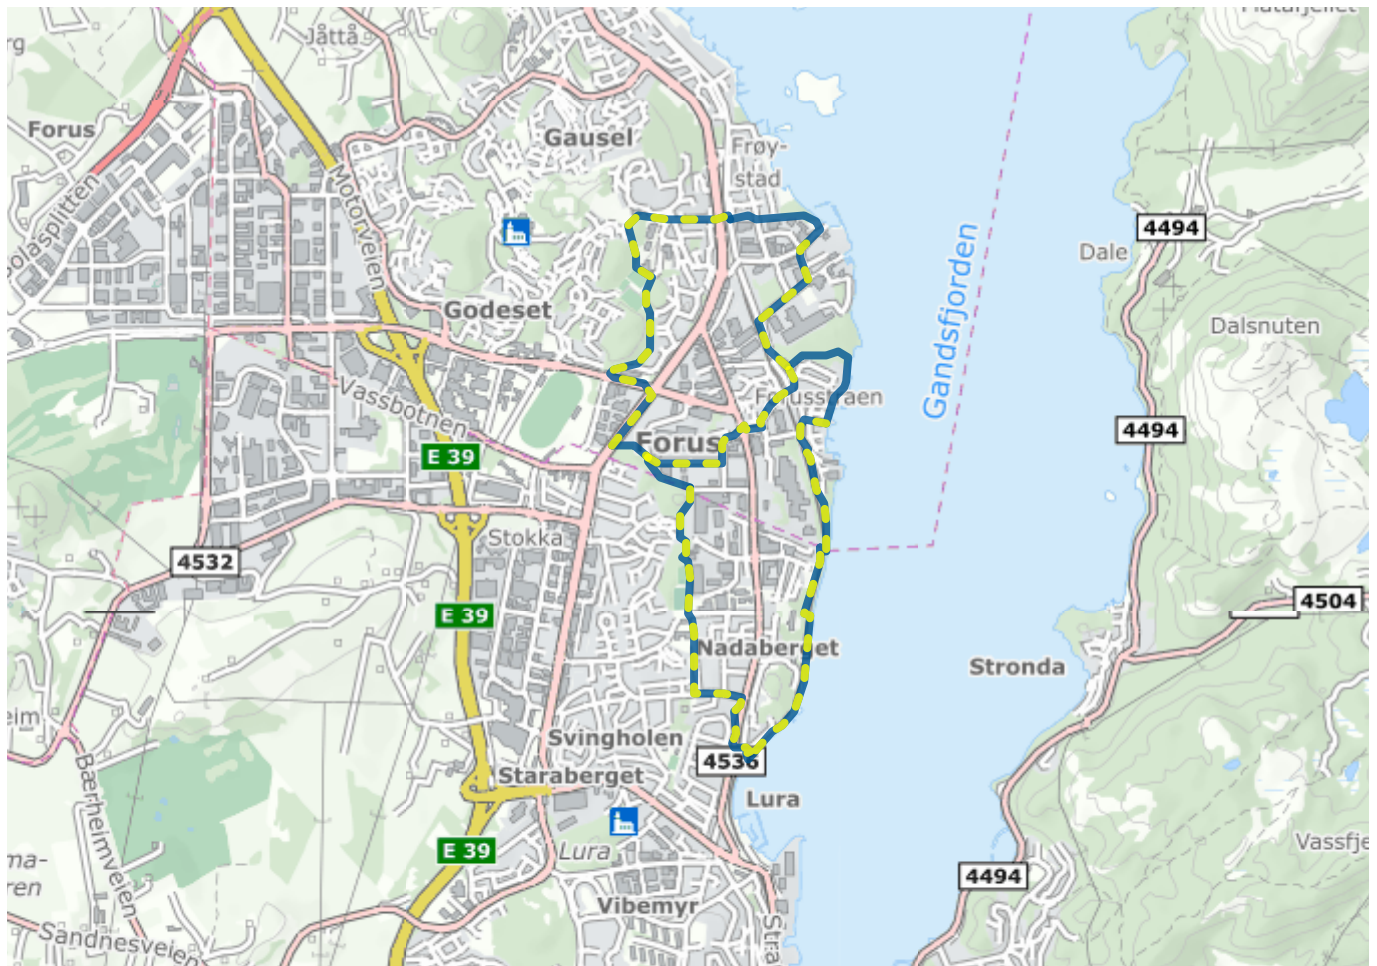

# Forusstrandaturen

## About the route

Suitable for: Children, adults

Length: 8.4km

Duration: 2 hours

Difficulty: Medium

Llghted: Partially lighted

# Legend

---

Route

Lighted route

Shortcut