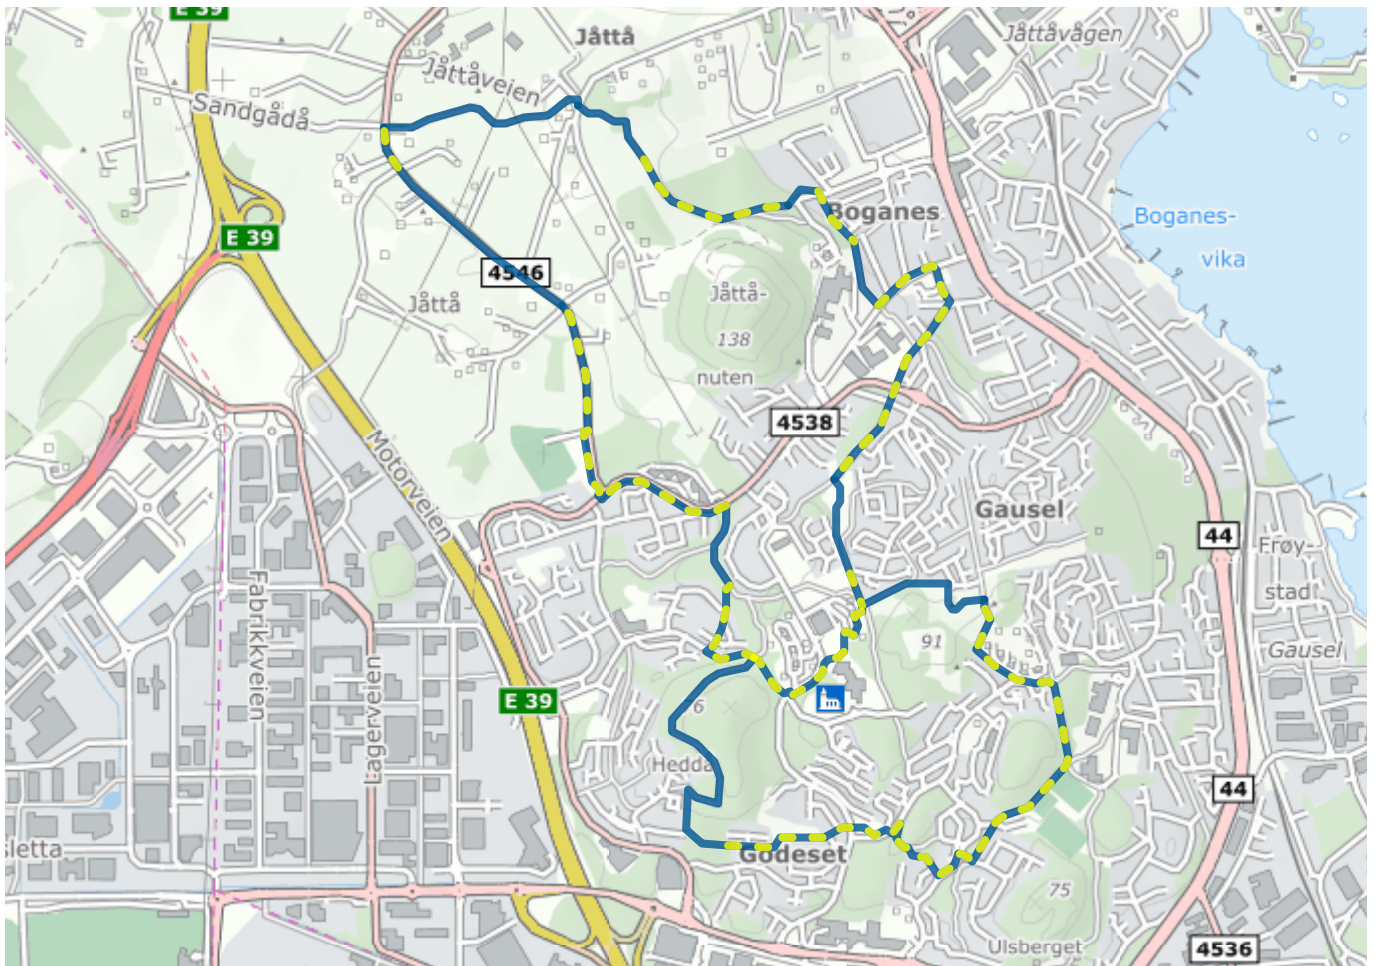

# Eikebergturen

## About the route

Suitable for: Children, adults

Length: 7.1km

Duration: 70 minutes

Difficulty: Medium

Llghted: Partially lighted

# Legend

---

Route

Lighted route

Shortcut