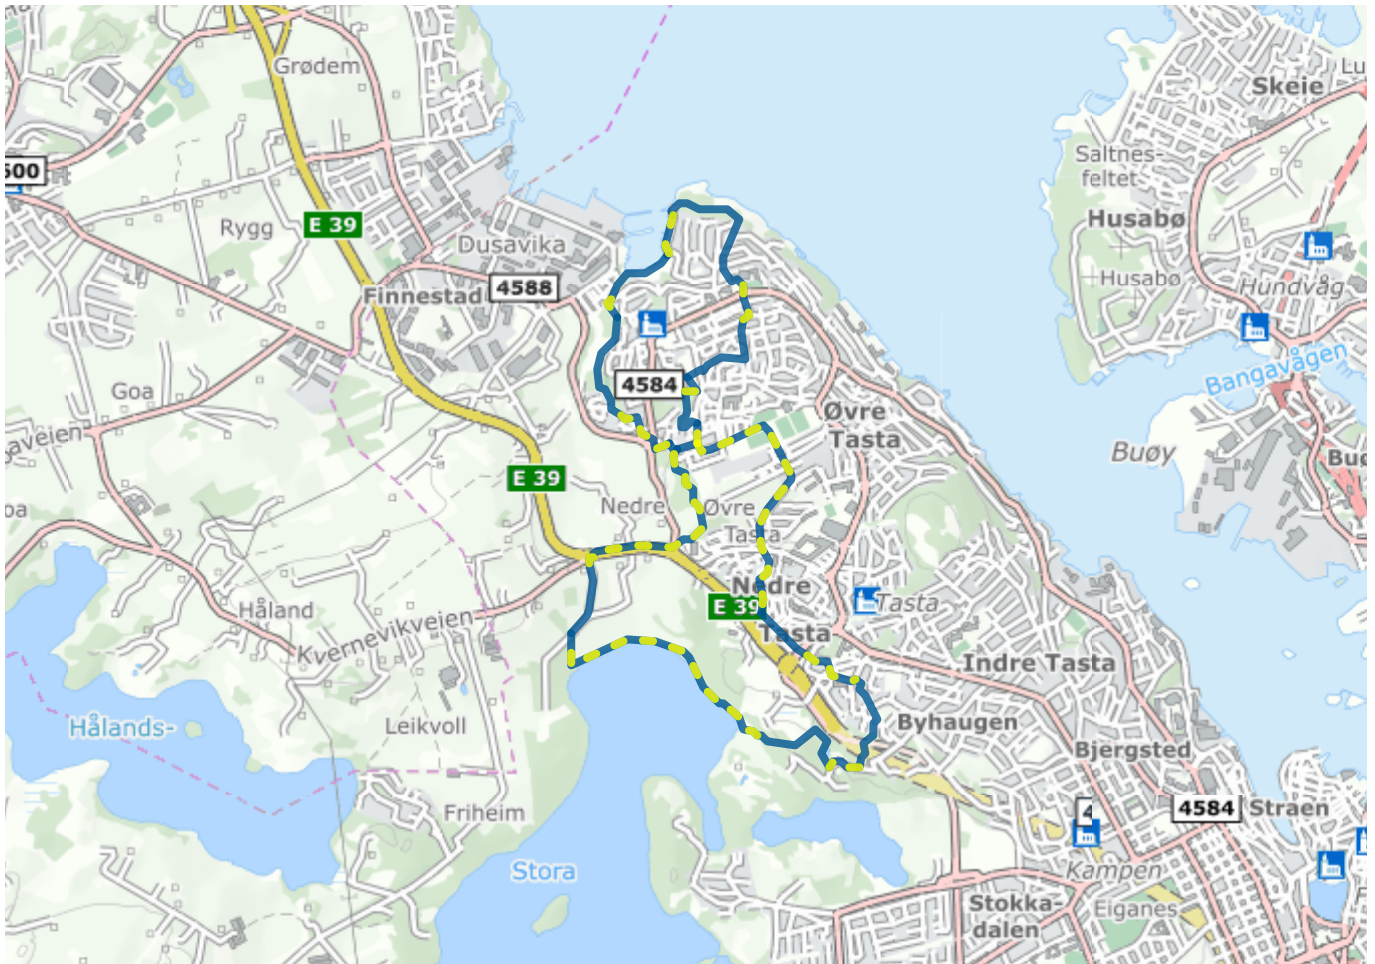

[Home \(/en/\)](#)

# Dusavigturen

## About the route

Suitable for: Adults

Length: 10.2km

Duration: 160 minutes

Difficulty: Difficult

Llghted: Partially lighted

# Legend

---

Route

Lighted route

Shortcut