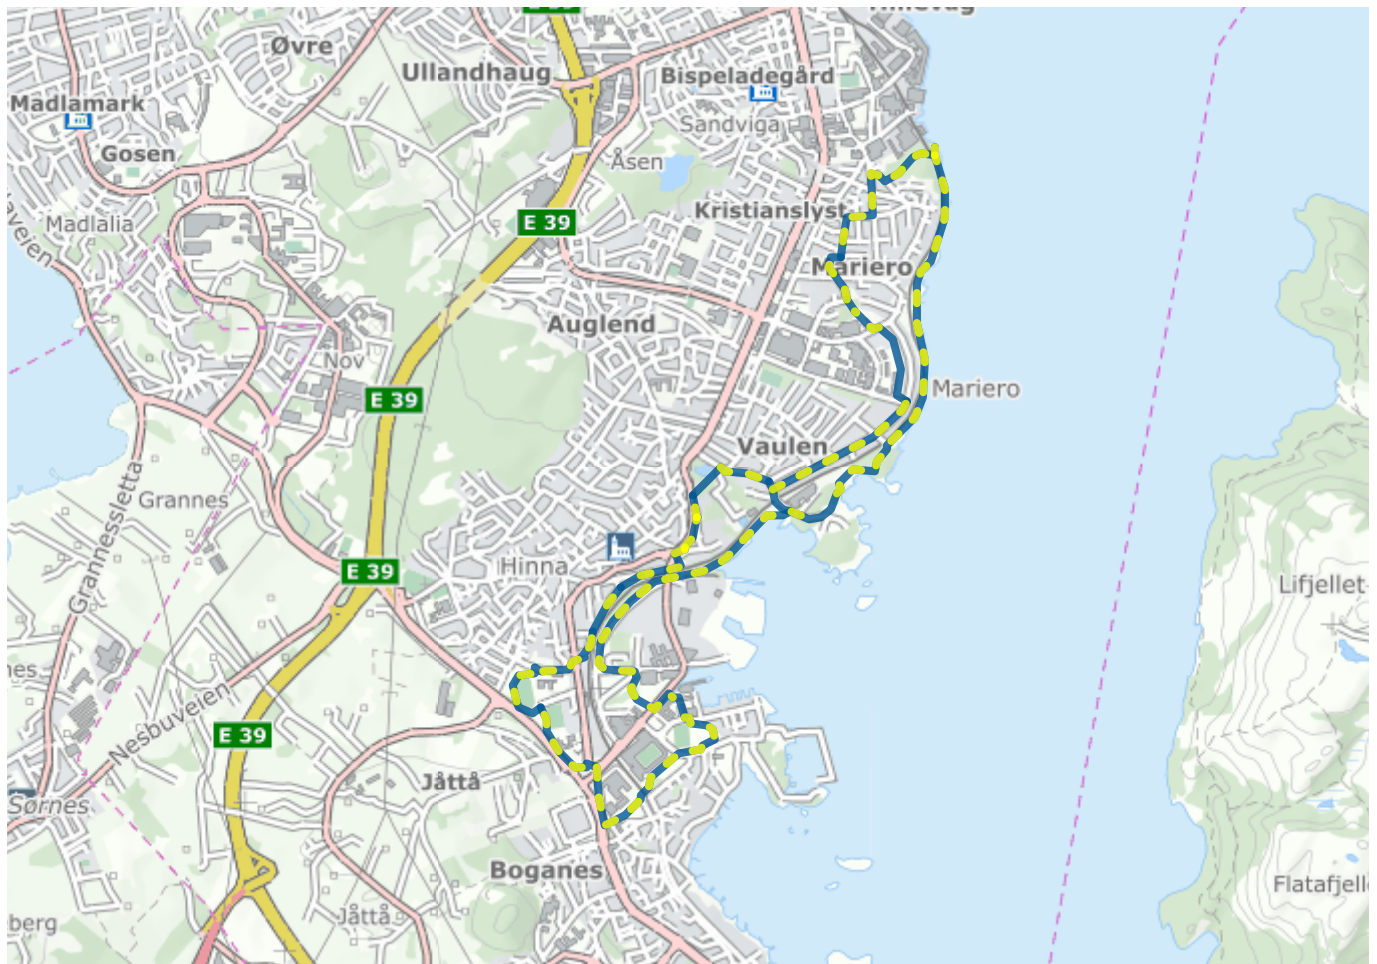

# Dobbeltturen

## About the route

Suitable for: Adults

Length: 11.4km

Duration: 3 hours

Difficulty: Medium

Llghted: Partially lighted

# Legend

---

Route

Lighted route

Shortcut