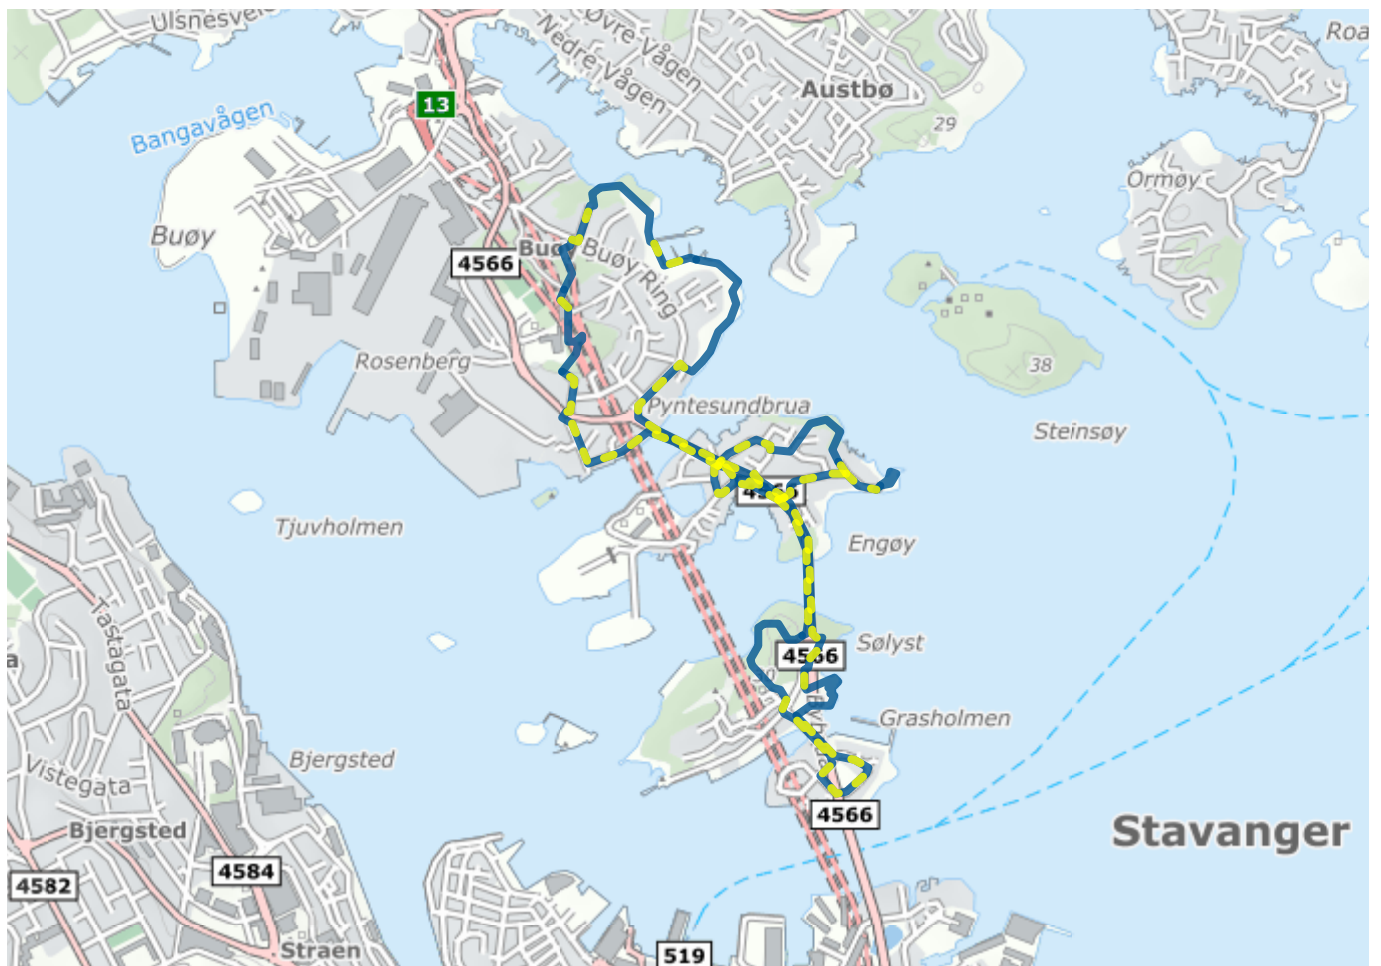

Home (/en/)

Buøyturen

About the route

Suitable for: Children, adults

Length: 7.6km

Duration: 110 minutes

Difficulty: Medium

Lighted: Partially lighted

Legend

Route

Lighted route

Shortcut