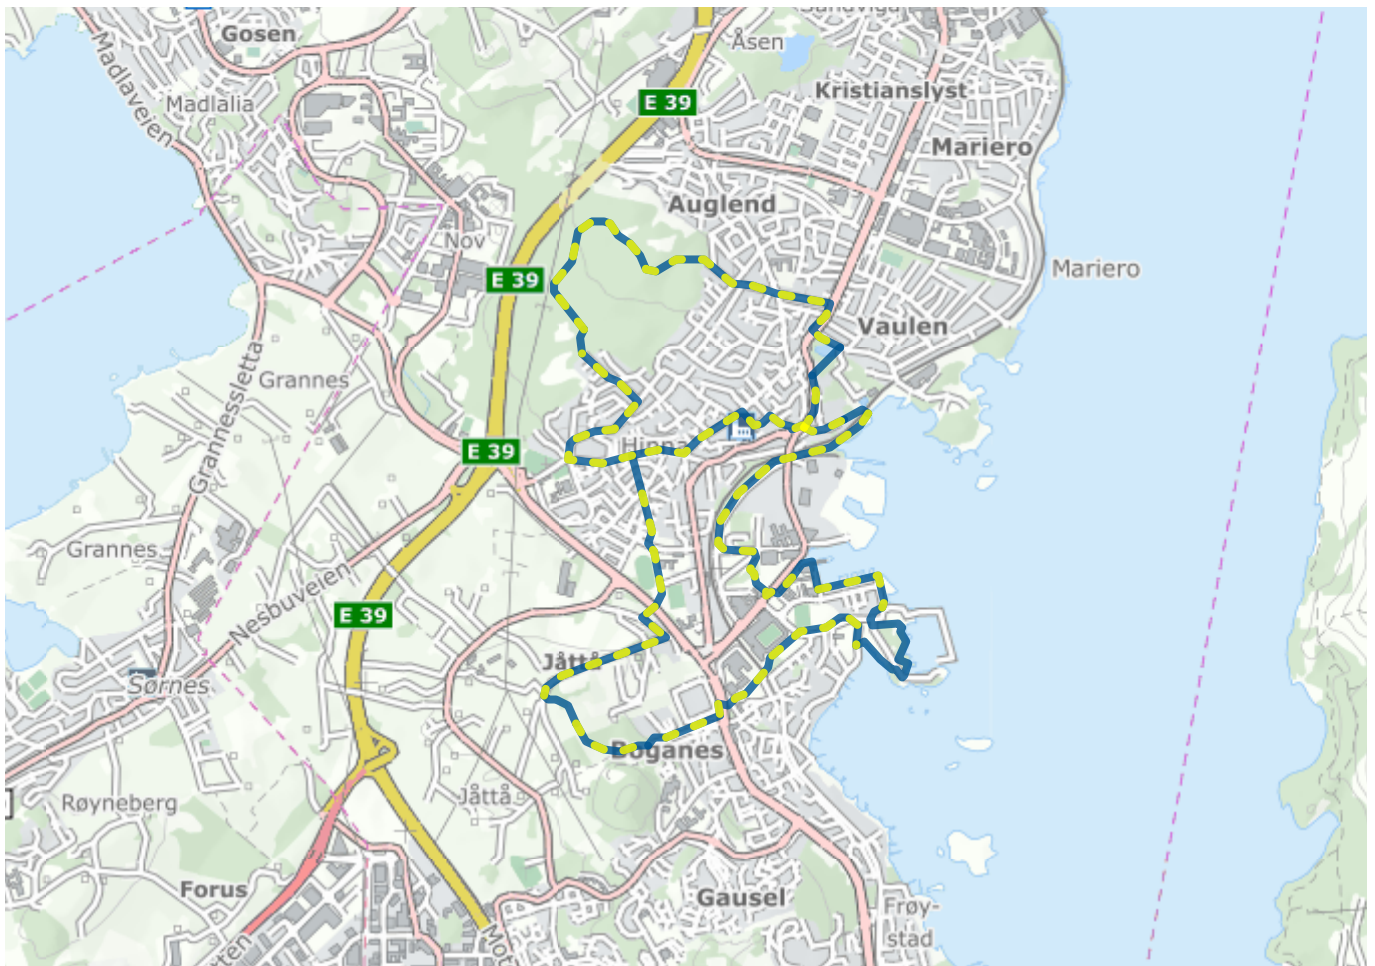

Home (/en/)

Boganesturen

About the route

Suitable for: Adults

Length: 11.8km

Duration: 3 hours

Difficulty: Difficult

Llghted: Partially lighted

Legend

Route

Lighted route

Shortcut