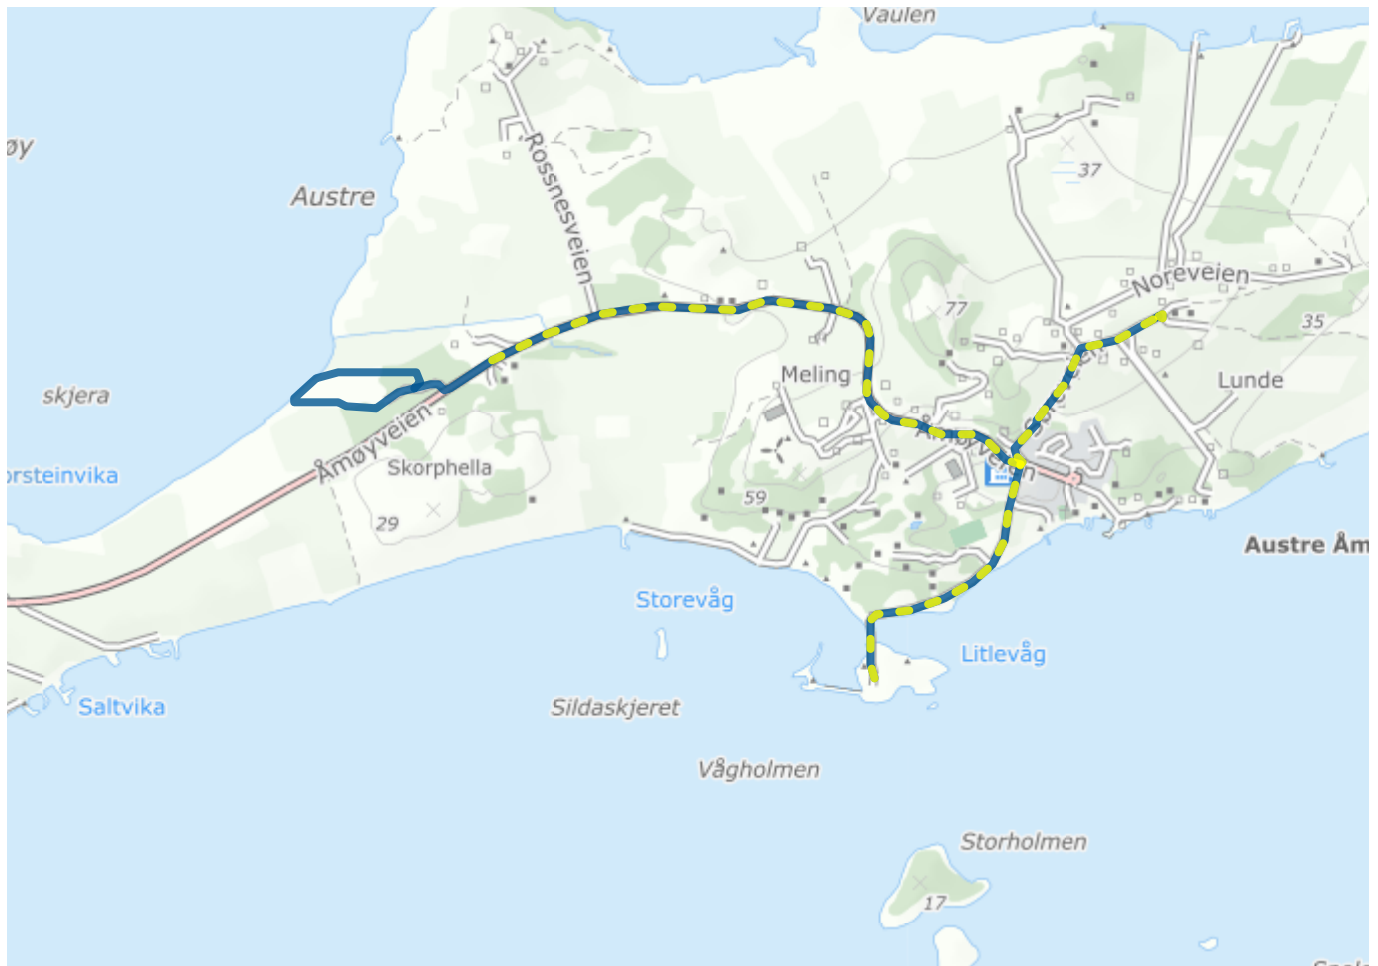

# Austre Åmøyturen

## About the route

Suitable for: Children, adults

Length: 6.7km

Duration: 110 minutes

Difficulty: Medium

Lighted: Partially lighted

# Legend

---

Route

Lighted route

Shortcut