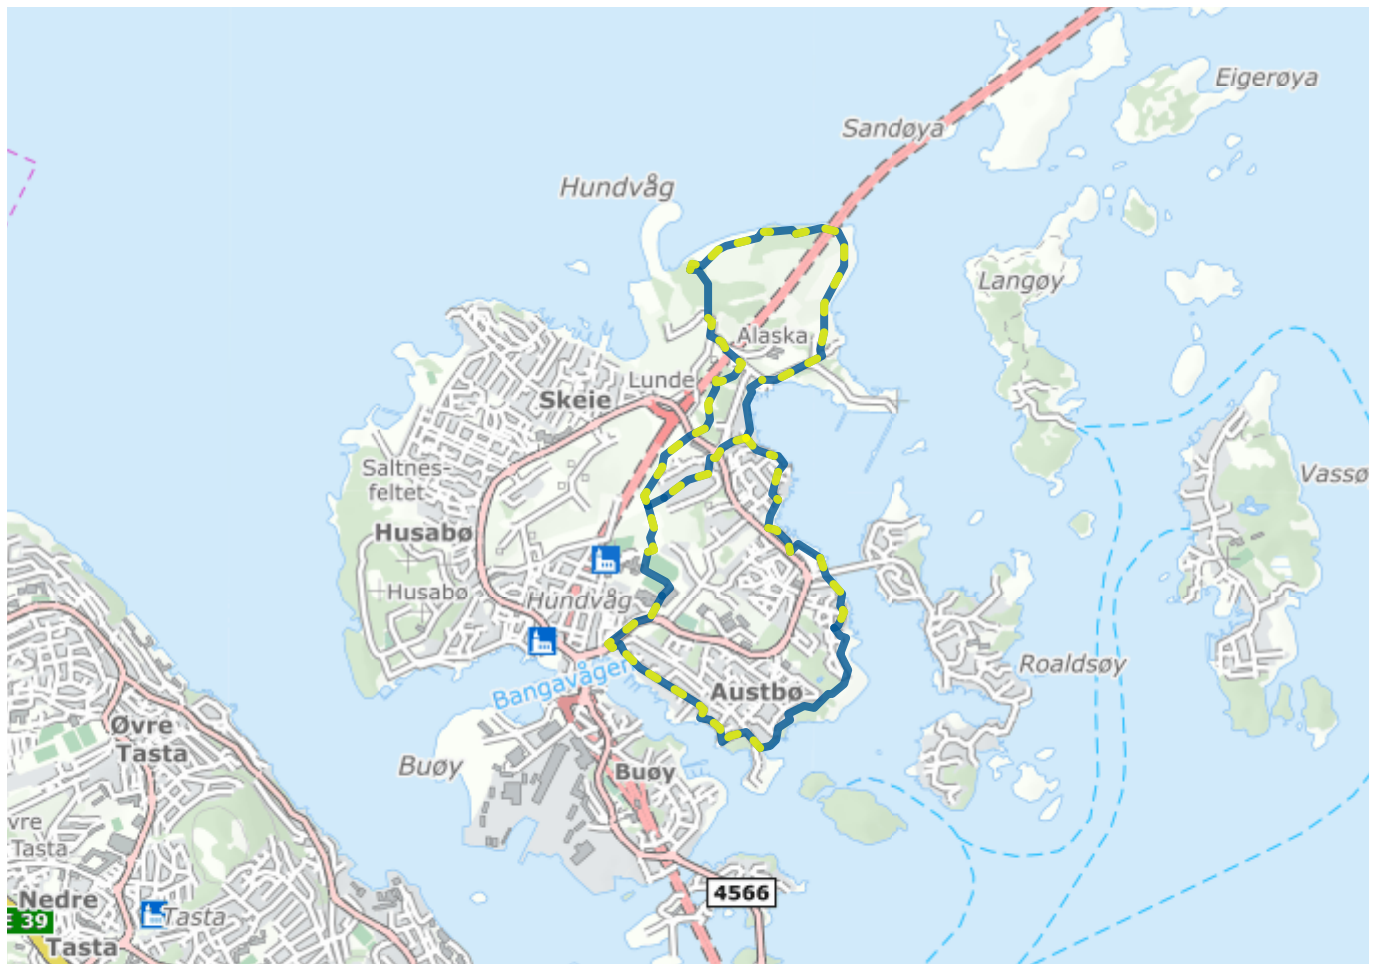

Home (/en/)

Austbøturen

About the route

Suitable for: Children, adults

Length: 7.8km

Duration: 2 hours

Difficulty: Medium

Llghted: Partially lighted

Legend

Route

Lighted route

Shortcut