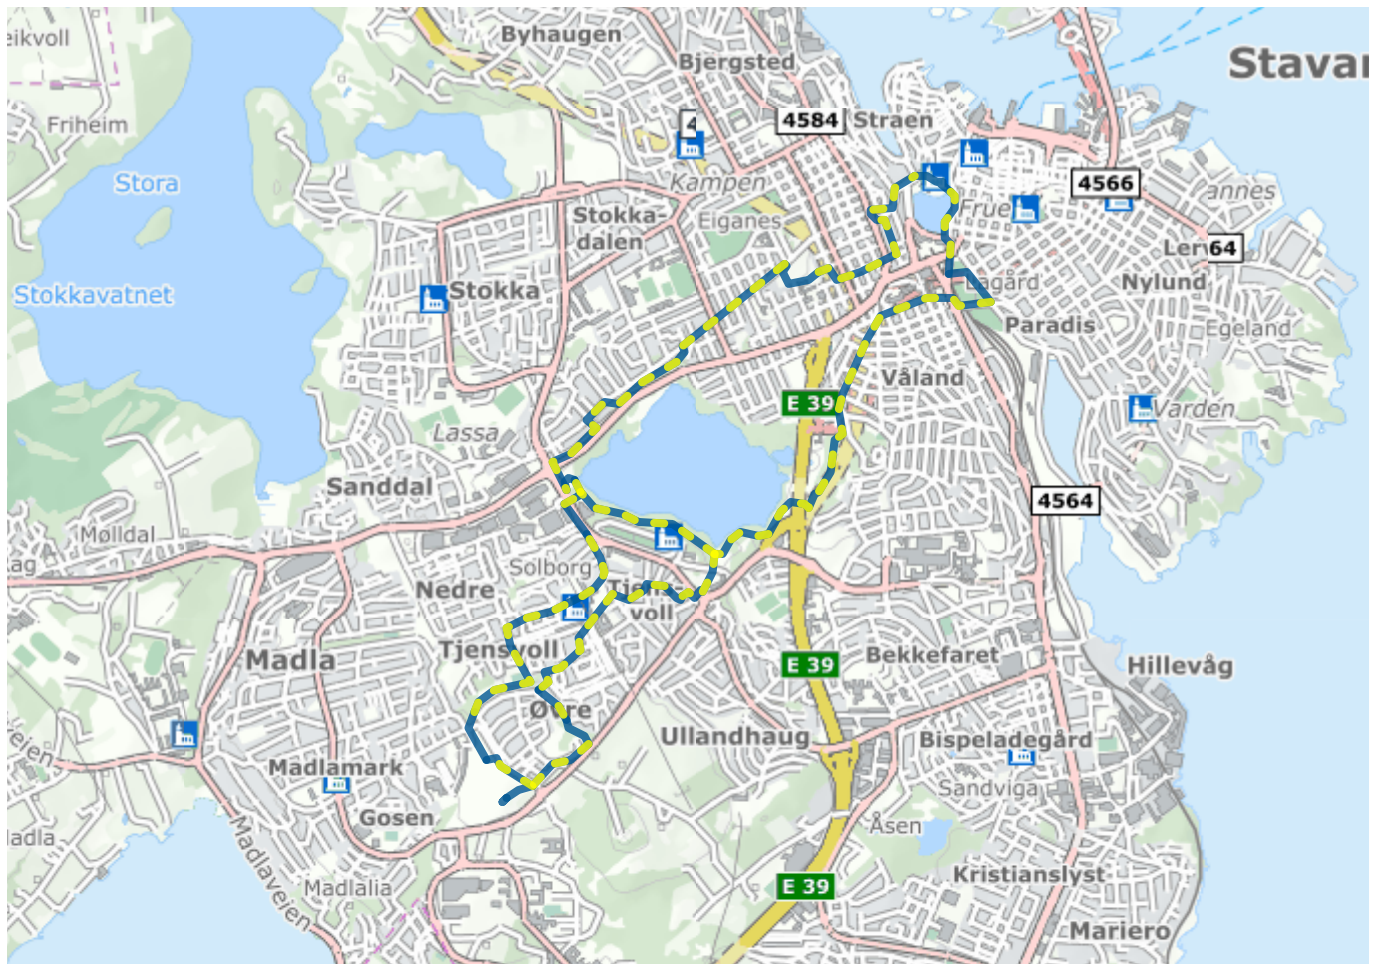

# Pilegrimsturen

## About the route

Suitable for: Children, adults

Length: 11.2km

Difficulty: Difficult

Lighted: Partially lighted

## Legend

Route

Lighted route

Shortcut